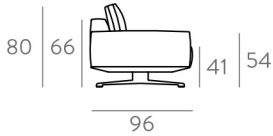

CONTEMPORANEO 12

STRUTTURA

Faggio stagionato e legno massello di pioppo alessandrino.

SEDUTA

Molleggio: cinghie elastiche indeformabili.

Imbottitura: poliuretano espanso a densità differenziata.

SCHIENALE E BRACCIOLI

Imbottitura: poliuretano espanso a densità differenziata.

CUSCINI

Seduta: in piuma d'oca naturale, sterilizzata, con inserto stabilizzante in poliuretano espanso.

Schienale: in molla piuma sterilizzata (piuma d'oca e fiocco poliestere).

PIEDI

Alluminio lucido: Opzionale verniciature canna fucile, bronzo, oro rosa, oro, ottone spazzolato.

RIVESTIMENTO

Pelle top fiore, prima scelta

Pelle pieno fiore naturale

Pelle fiore lucido, rifinita con cere naturali

Pelle anilina

Pelle nabuk

Tessuto (cuscinetti sfoderabili)

FRAMEWORK

Seasoned beech and poplar solid wood.

SEAT

Springing: non-deformable elastic belts.

Padding: different density foam polyurethane.

BACKREST AND ARMS

Padding: different density foam polyurethane.

CUSHIONS

Seat: sterilized natural goose down, with stabilizing insert of foam polyurethane.

Backrest: sterilized goose down and polyester flak.

FEET

Polish aluminum: Optional painting gun metal, bronze, rose gold, gold, brushed brass.

COVERING

Top-grain leather, first choice

Full grain genuine leather

Full grain leather shiny look

Aniline leather

Nubuk leather

Fabric (removable cushions)

Opzionale verniciature: canna fucile, bronzo, oro rosa, oro, ottone spazzolato

Optional painting: gun metal, bronze, rose gold, brushed brass

---